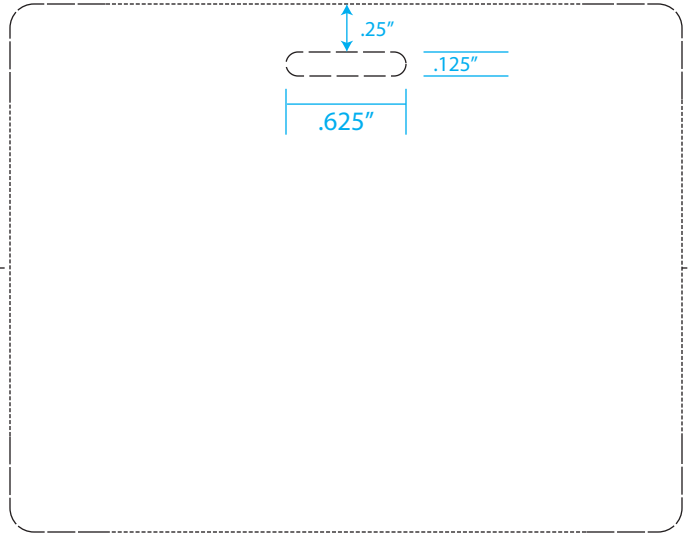

.5"

3.5"

.5"

3.5"

.5"

2.75"

.6875"

REVLAR
 Waterproof Synthetic Paper by **RELYCO**

2.75"

.6875"

**PLEASE HIDE OR DELETE
 TEMPLATE LAYER BEFORE PRINTING**

2.75"

.6875"

11"